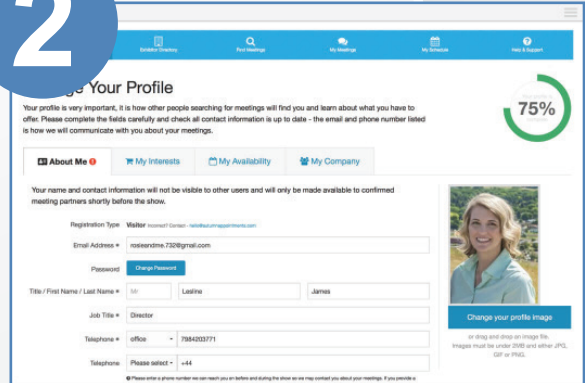

AE Connect and Lab Connect is the official meetings and networking tool that will help you find & book meetings with new business contacts at Advanced Engineering and Lab Innovations 2019.

1

Once you've registered for your badge you will receive a link to access your personal meetings page.

2

Update your personal profile, so other people can find you. Your contact details are only exchanged with your confirmed appointments.

3

Search for contacts by job title, company, business type or use the automatic suggestions to find your perfect match.