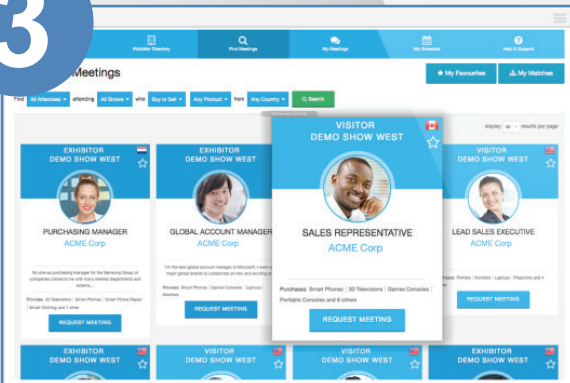

AE Connect and Lab Connect is the official meetings and networking tool that will help you find & book meetings with new business contacts at Advanced Engineering and Lab Innovations 2019.

1

Once you've registered for your badge you will receive a link to access your personal meetings page.

2

Update your personal profile, so other people can find you. Your contact details are only exchanged with your confirmed appointments.

3

Search for contacts by job title, company, business type or use the automatic suggestions to find your perfect match.

4

Send & receive invitations with high level contacts & arrange meetings on exhibitor stands or in one of the dedicated Connect Lounges.

5

With a PDF schedule, SMS reminders & help from our onsite concierge team, you will arrive at your appointments on time.