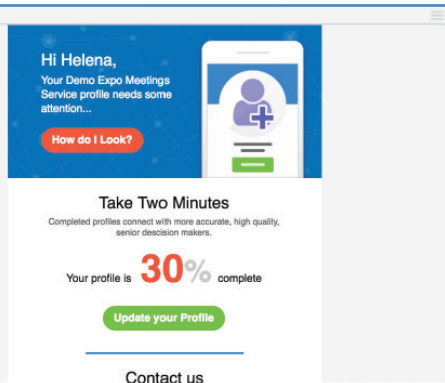

AE Connect and Lab Connect is the official meetings and networking tool that will help you find & book meetings with new business contacts at Advanced Engineering and Lab Innovations 2019.

1

Once you've registered for your badge you will receive a link to access your personal meetings page.

2

Update your personal profile, so other people can find you. Your contact details are only exchanged with your confirmed appointments.

3

Search for contacts by job title, company, business type or use the automatic suggestions to find your perfect match.

4

Send & receive invitations with high level contacts & arrange meetings on exhibitor stands or in one of the dedicated Connect Lounges.

5

With a PDF schedule, SMS reminders & help from our onsite concierge team, you will arrive at your appointments on time.