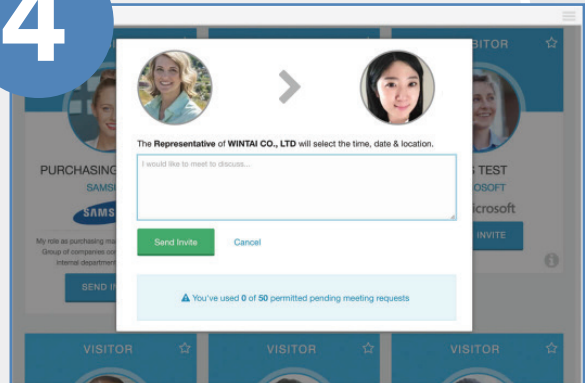

AE Connect and Lab Connect is the official meetings and networking tool that will help you find & book meetings with new business contacts at Advanced Engineering and Lab Innovations 2019.

1

Once you've registered for your badge you will receive a link to access your personal meetings page.

2

Update your personal profile, so other people can find you. Your contact details are only exchanged with your confirmed appointments.

3

Search for contacts by job title, company, business type or use the automatic suggestions to find your perfect match.

4

Send & receive invitations with high level contacts & arrange meetings on exhibitor stands or in one of the dedicated Connect Lounges.

5

With a PDF schedule, SMS reminders & help from our onsite concierge team, you will arrive at your appointments on time.