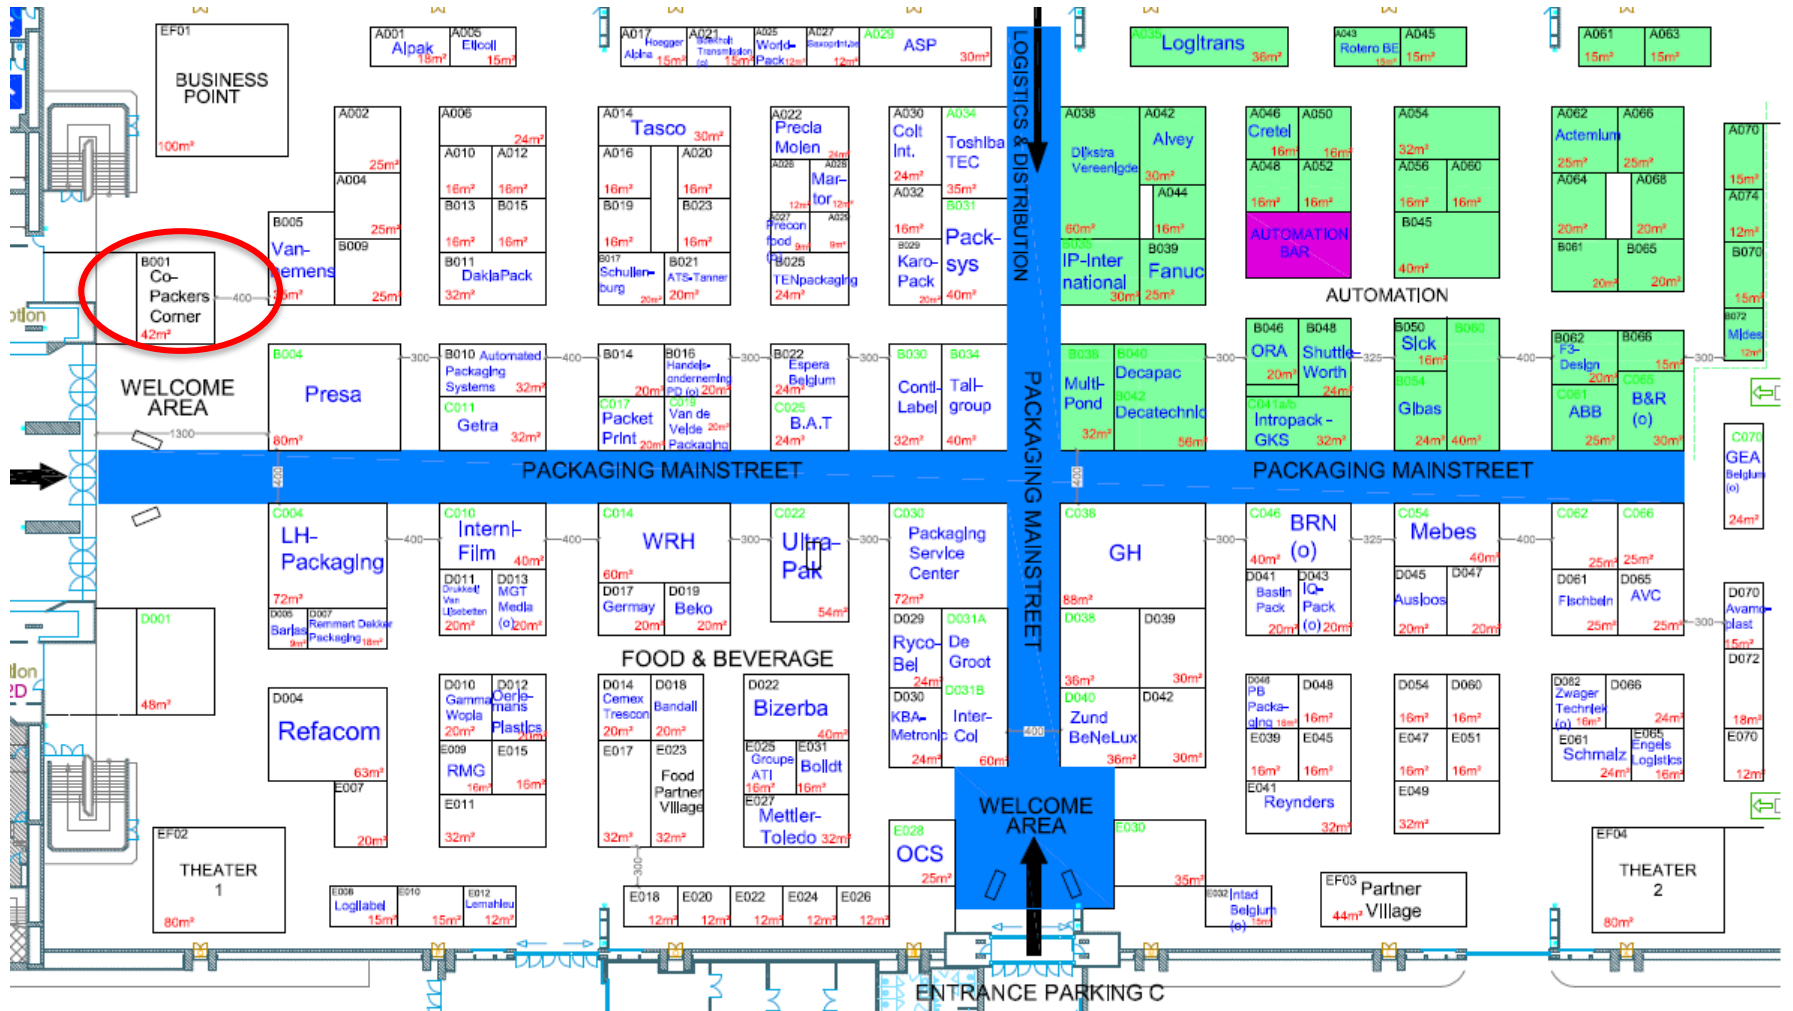

# CO-PACKERS CORNER

# FLOOR PLAN

# CO-PACKERS CORNER KEY FEATURES

## Package

- 1 counter + chairs
- Visual logo print on totem
- EasyGo Leads
- 1 parking ticket
- Electricity
- Free wifi
- Specific visibility throughout communication campaign

 Price: € 1999

\* Pictures may be subject to change